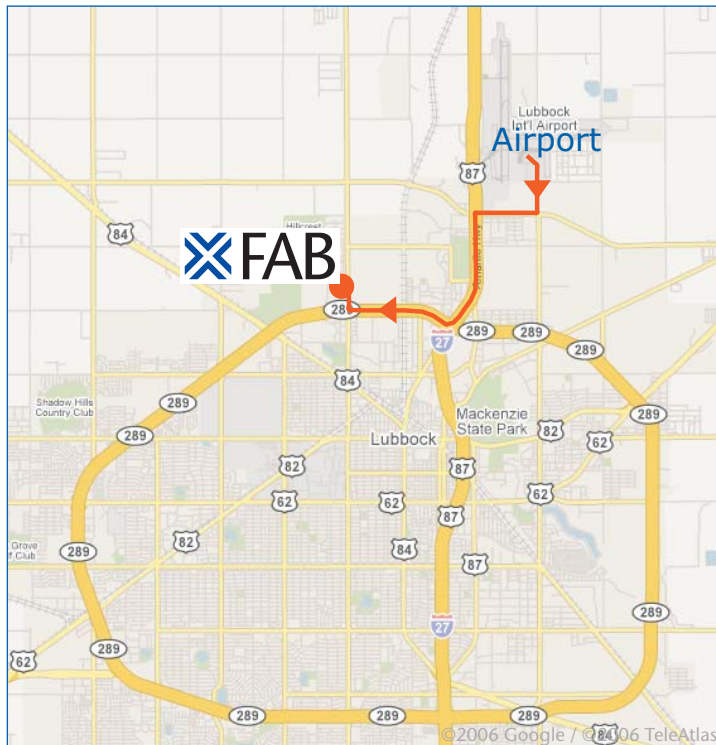

### Directions to X-FAB USA, Lubbock

#### From Airport

X-FAB is approximately 6 miles from the airport; in general, X-FAB USA is at the intersection of North Loop 289 and University Avenue.

- leave the airport going south, at the first stop sign (Regis St.), turn right (west)
- continue for about 1 mile to the next stop sign (I-27), go under I-27 to the next stop sign and turn left (south)
- take the next on-ramp to your left to merge onto I-27 and continue south on I-27 for approximately 1 mile, take the 289 Loop West exit (exit 6B) and merge onto 289 Loop West
- travelling on Loop 289 for slightly more than 1 mile, take University Avenue exit to the right
- X-FAB USA is the large building in front of you. Go through the red light and stay on the frontage road. Turn right at the first available turn into the X-FAB USA property. As soon as you enter the property, make another right and will be in the X-FAB parking lot.