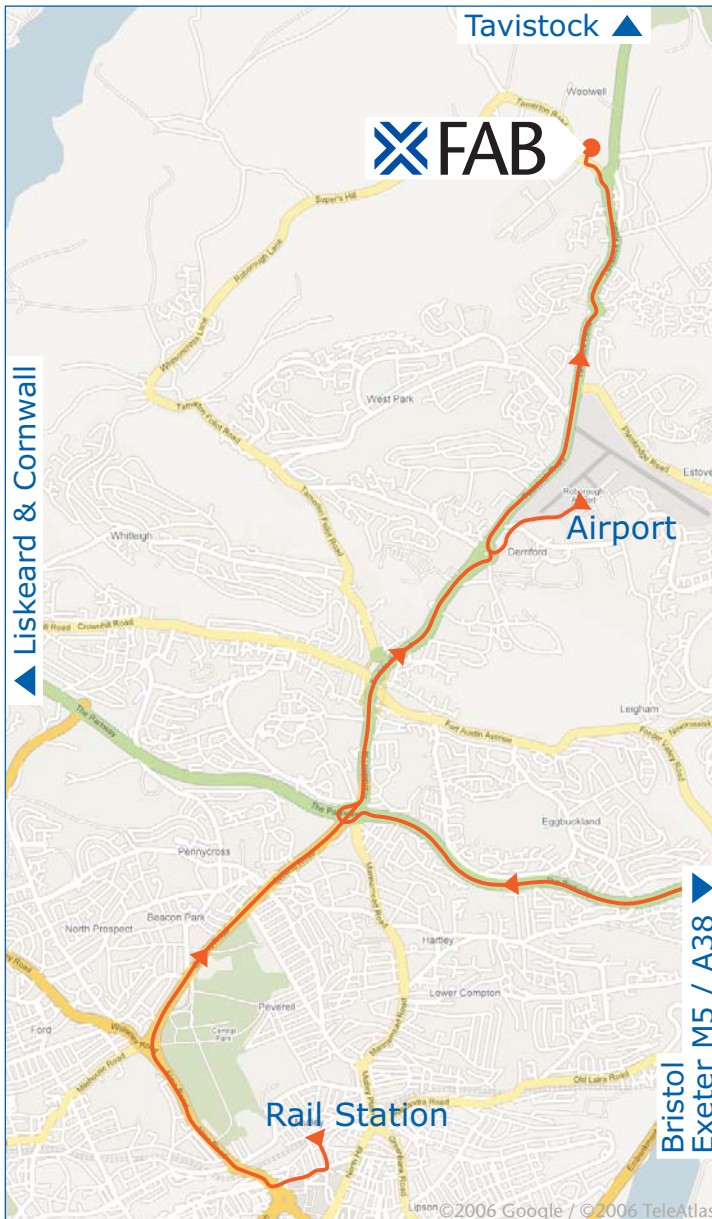

Directions to X-FAB UK, Plymouth

Description

Motorway route from Heathrow Airport

- M4 (West) from junction 4, to Bristol
- then M5 to Exeter
- A 38 to Plymouth

Nearest Main Line Rail Station - Plymouth

- from London Paddington
- Railair link with Heathrow via Reading