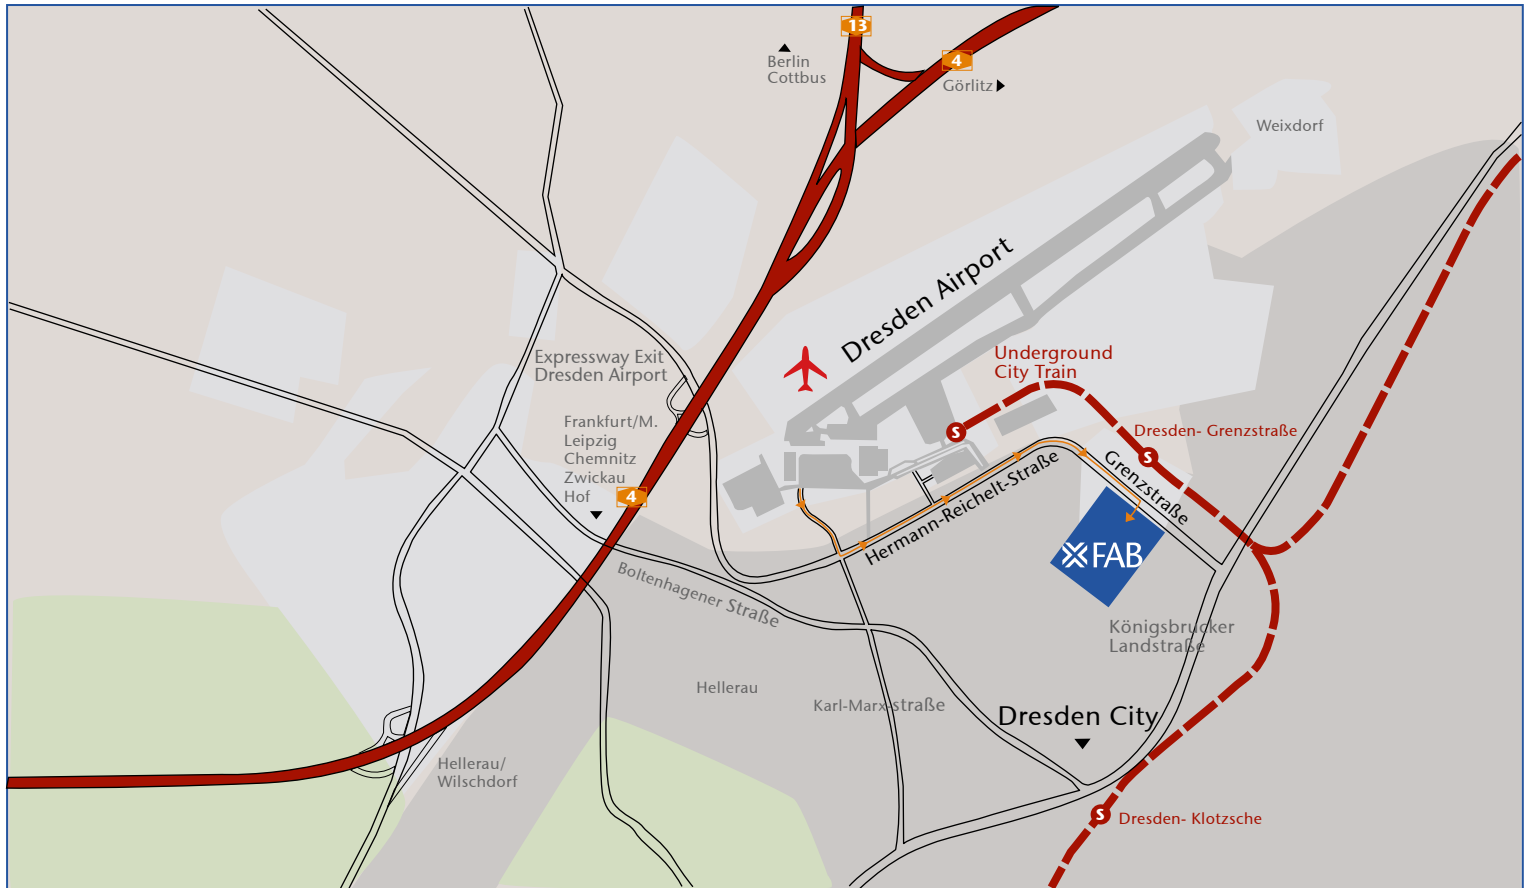

X-FAB Dresden

Grenzstrasse 28
01109 Dresden, Germany
Tel: +49-351-4075 6-0 Fax: +49-351-4075 6-600

Directions to X-FAB Dresden

Driving Directions from Dresden Airport to X-FAB Dresden

1. Exit Dresden Airport.
2. Follow the "Hermann-Reichelt-Strasse" street.
3. You will then pass by Dresden Airport buildings on your left.
4. After the Airport buildings, follow the street and turn into "Grenzstraße" street.
5. Proceed 300m and you will see X-FAB campus on your right.
6. Turn into the car park.